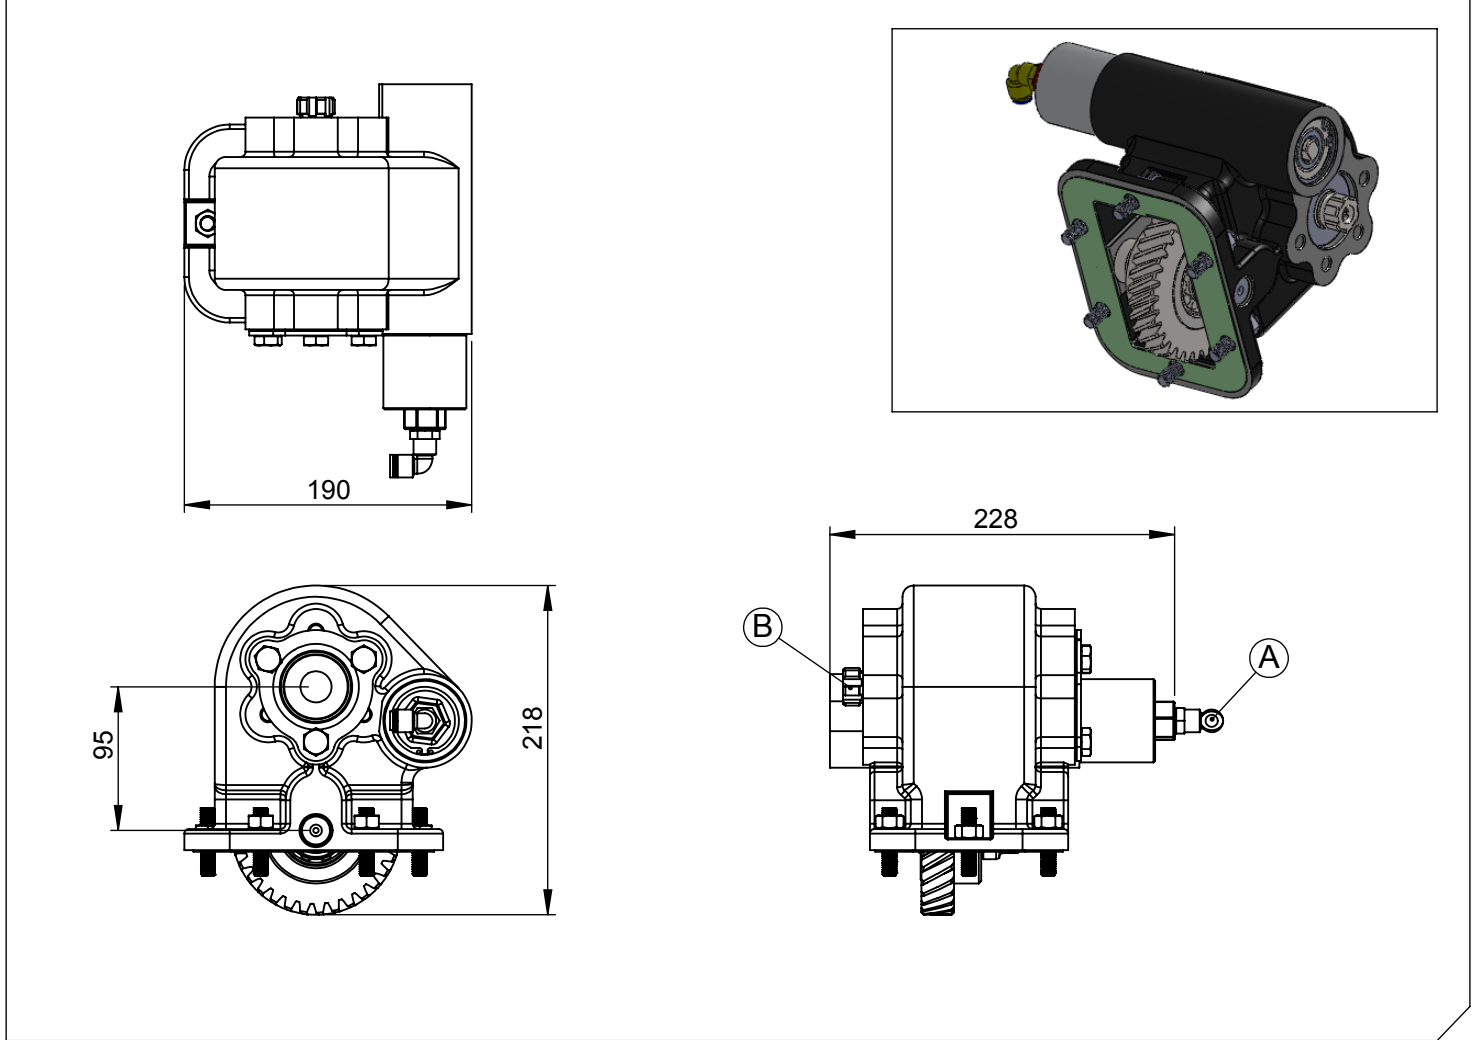

<b>Vehicle Type</b>	NISSAN CABSTAR 35.15
<b>Gearbox Type</b>	M5-40 / LC23A EW

<b>Product Code</b>	<b>NSN.02.M5-40H.KF</b>
---------------------	-------------------------

### Component Details

A : PTO Output (Standard DIN 5463 6X21X25 UNI 3 Bolt)  
 Direct mounting ISO 4 bolt mtg. adapter  
 Drive flange  
 B : Air Inlet R 1/4"

### Technical Details

Power	Maximum Torque		Input/Output	Mounting Side	Control Type
	kW	Nm			
23	220	22,4	1/1.3	Left	Pneumatic
				<b>Weight</b>	<b>Sense of Rotation</b>
				12 kg	Opposite of Input